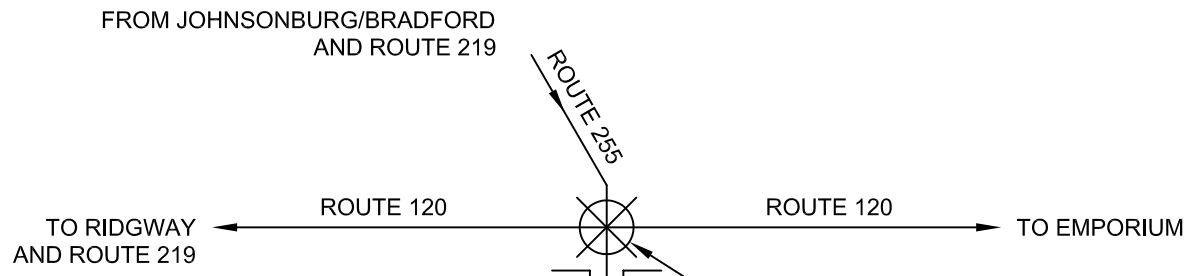

THE BUCKSGAHUDA AND WESTERN RAILROAD COMPANY

ST. MARYS, PENNSYLVANIA 15857

DOWNTOWN ST. MARYS

ELK COUNTY VETERINARY CLINIC
LARGE GREEN TRAFFIC SIGN (ROUTE 948 KERSEY/RIDGWAY)

BUCKSGAHUDA AND WESTERN RAILROAD COMPANY

ROUTE 255
STATION INN
RELIABLE RENTAL

OLD PS&N GRADE

NOTE: THE ENTRANCE TO THE RAILROAD IS NEXT TO THE OLD GRADE (WATCH FOR SIGNS)

"SUBWAY" RESTAURANT SIGN
PENNZOIL EXPRESS LUBE

HILL
GKN SINTER METALS

FROM KERSEY AND ROUTE 219

ROUTE 948

FROM BROCKPORT AND ROUTE 219

ROUTE 255

PENFIELD (EXIT 111)

I-80

DuBOIS (EXIT 101)

TO DuBOIS

ROUTE 153